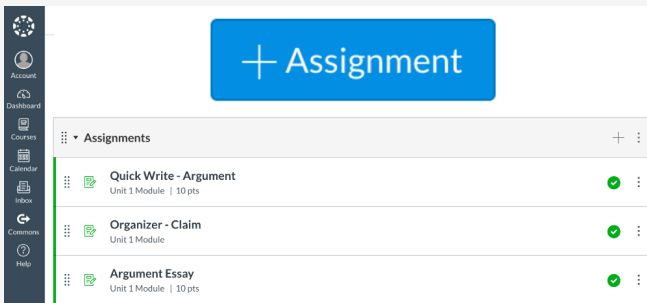

HOW TO CONNECT canvas TO Writable + Ed

1 Launch Writable from Ed

Bring your HMH curriculum into Writable

2 Connect Your Account

Important! Brings all assignments into one account

3 Create a Writable Assignment in Canvas to Import Roster