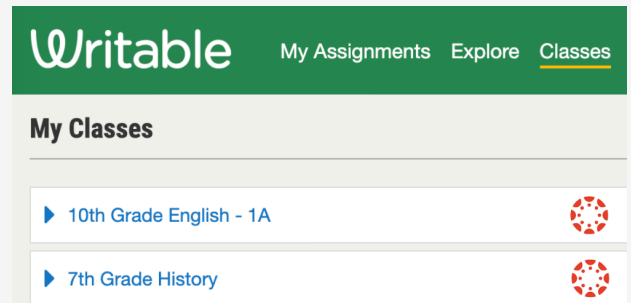

HOW TO CONNECT canvas TO Writable + Ed

1 Launch Writable from Ed

Bring your HMH curriculum into Writable

2 Connect Your Account

Important! Brings all assignments into one account

3 Create a Writable Assignment in Canvas to Import Roster