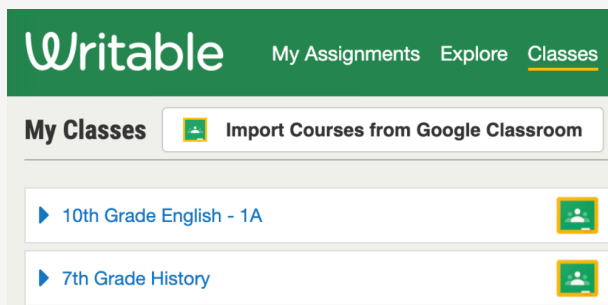

HOW TO CONNECT Google Classroom TO Writable + Ed

1 Launch Writable from Ed
Bring your HMH curriculum into Writable

2 Connect Your Account
Important! Brings all assignments into one account

3 Import Courses from Classroom