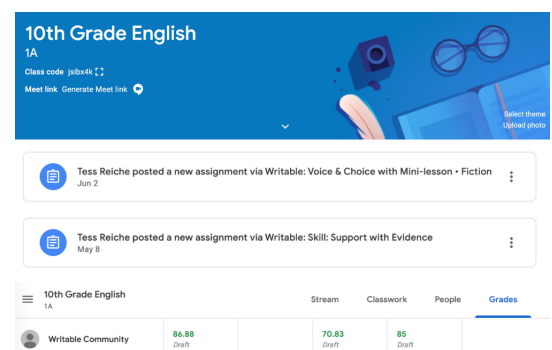

FOR MORE SUPPORT: bit.ly/WritableEdLMS or email hmh@writable.com